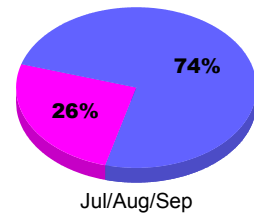

Gender Comparison 2010-2011